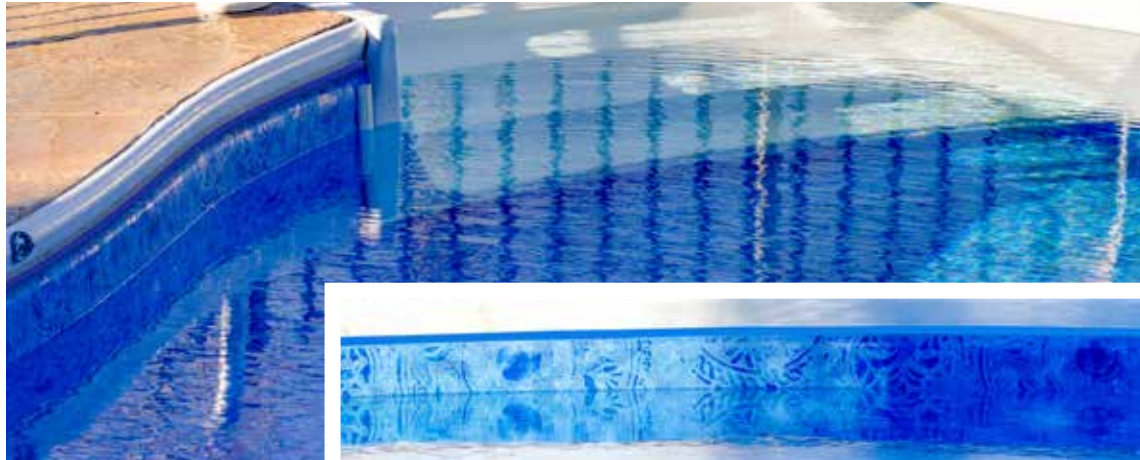

# pearluster

INTERIOR FINISHES™

**pearluster™** is an additional topcoat that gives your pools interior finish a mother-of-pearl luminance that actually shimmers as it basks in the sun's light. This is the latest in interior pool finish technology. We have 3 Pearluster™ Interior Finishes™ for you to choose from. All beautifully designed for your swimming pleasure.

# **Introducing Medallion Embossed Borderless**

**An enhanced printed embossed experience.**

**33/33 mil**

# Medallion Embossed Borderless

Manufactured with a new, unique process, Medallion Embossed Borderless brings a handmade look throughout the pool. Each medallion features a hand painted look, creating a custom-made appearance throughout the entire pool.