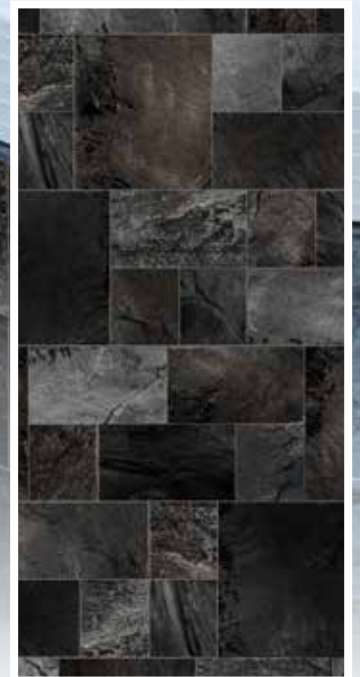

CONTEMPORARY

smooth flowing profiles

Video contains
digitally enhanced
content. Hold
camera here ▼

Silver Basalt Borderless
27/27 Mil | Black Bead