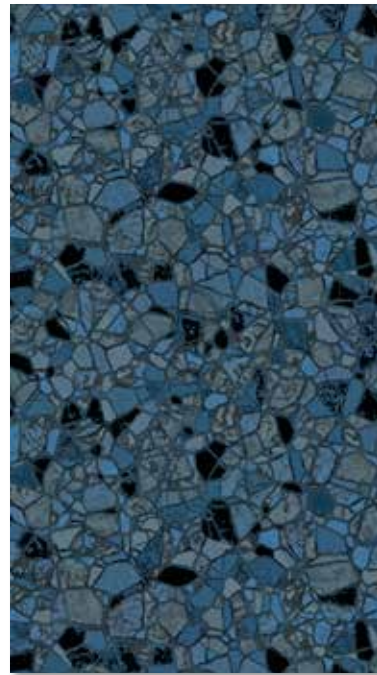

Sea Stone Marble

27 mil