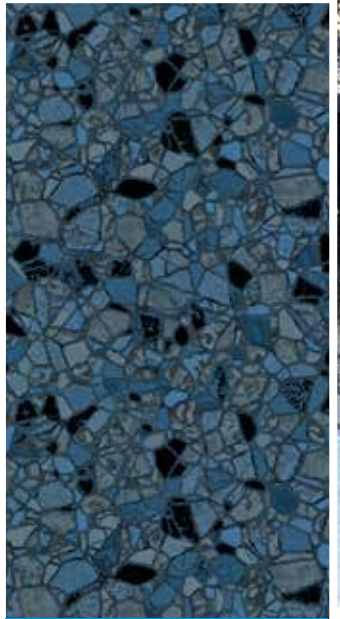

Sea Stone Marble Borderless
27/27 Mil | Black Bead

pearluster™