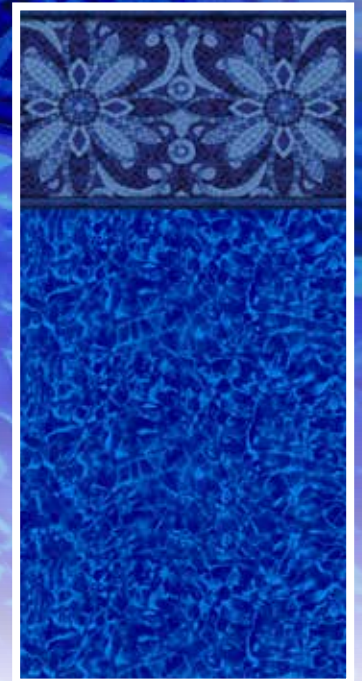

GEOMETRIC

clean, simple & sophisticated

Video contains
digitally enhanced
content. Hold
camera here ▼

Agra | Brilliant Bahama

20/20 • 27/20 • 27/27 Mil | Blue Bead