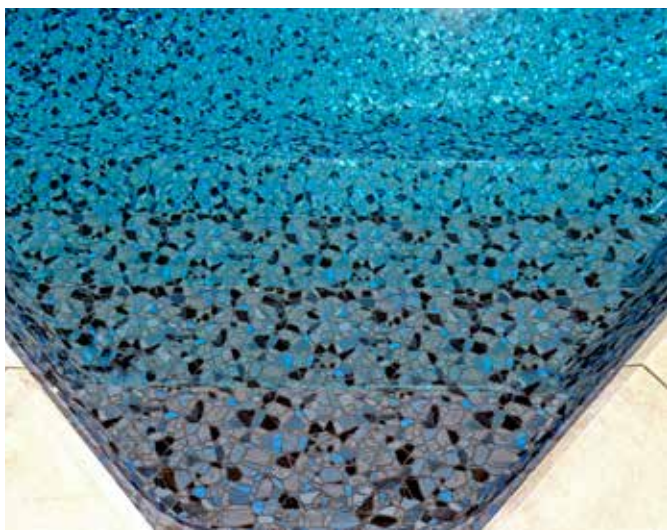

# CONTEMPORARY

smooth flowing profiles

Video contains  
digitally enhanced  
content. Hold  
camera here ▼

**Sea Stone Marble Borderless**  
27/27 Mil | Black Bead

pearluster™