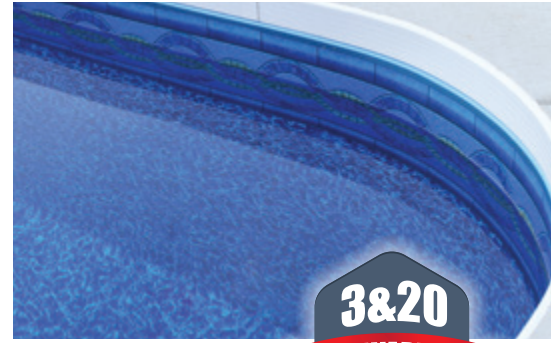

**Introducing the New Benchmark
in premium pool interior finishes**

This material is custom-formulated to match the strength and performance of heavier-gauge liners while maintaining the flexibility and precise fit found in lighter-weight options.

Your Interior Finishes™

Soft to the touch and alluring to the eye, our beautiful interior pool finishes are made of the finest materials and resistant to ultraviolet rays and bacterial growth. They are also far easier to take care of than other pool surfaces, which means less time on maintenance and more time enjoying your pool.

We have invested in state-of-the-art manufacturing equipment and combined it with time tested sealing methods. This allows us to flawlessly bind two pieces of material together leaving all seams almost undetectable, strong and water tight.

PERFECT SEAM®
TECHNOLOGY

3&20
LINER WARRANTY
• PROTECTION •